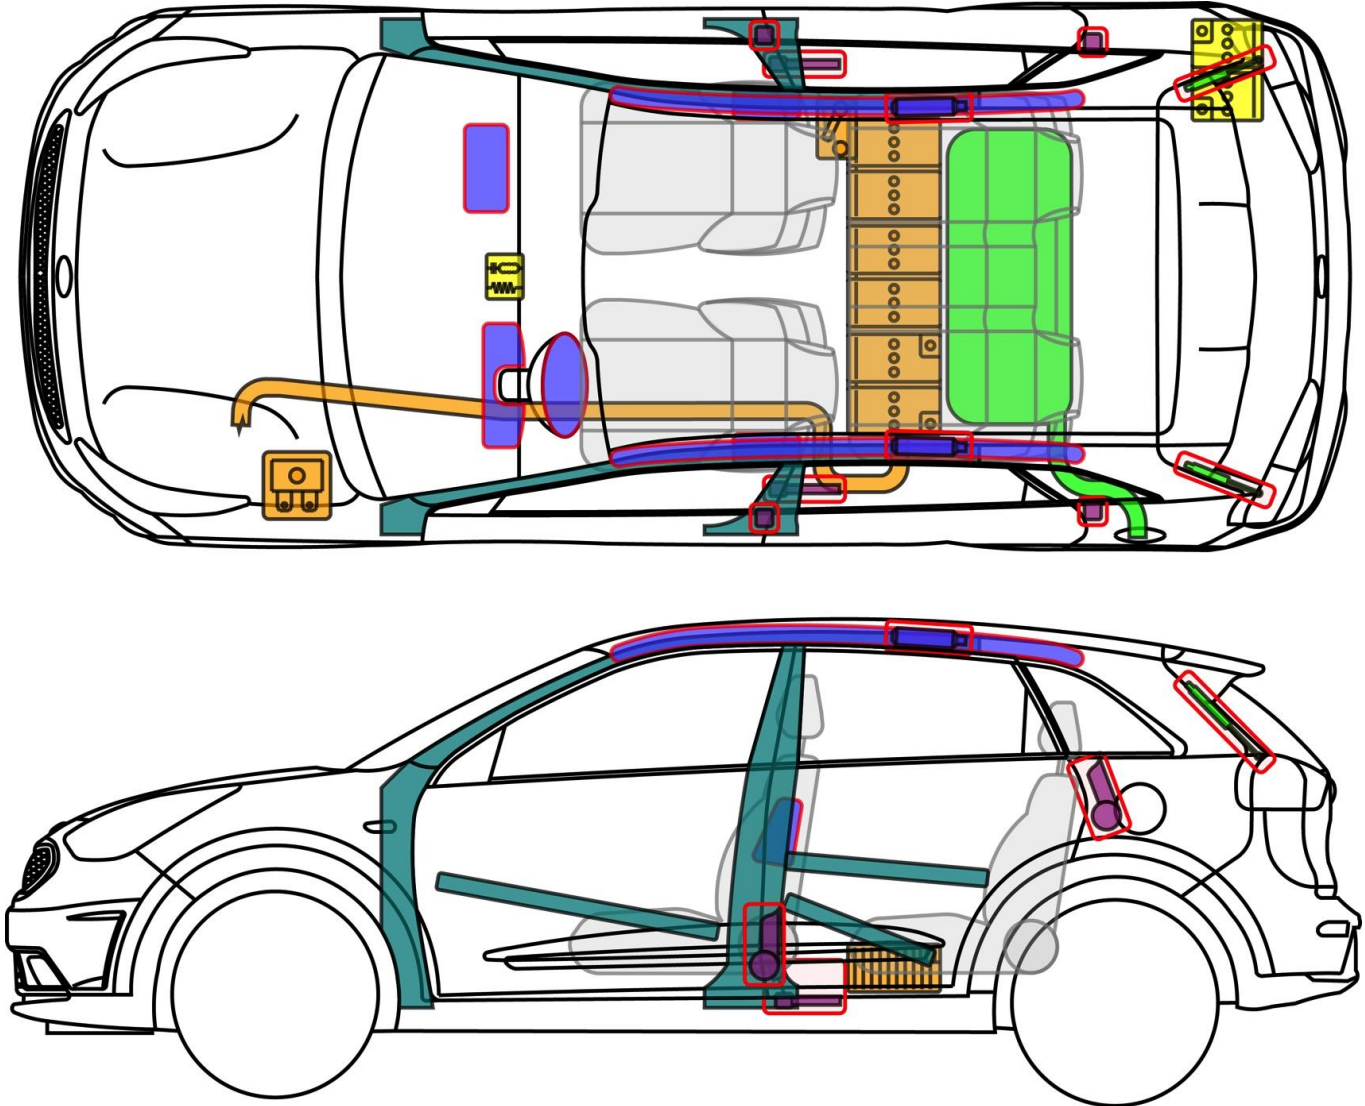

Niro (DE)

ab 2016

Legend

Airbag

Reinforcement

SRS control unit

High voltage battery

Stored gas inflator

Automatic roll bar

12 V Battery

High voltage cable/component

Seatbelt pretensioner

Cylinder

Fuel tank

High voltage emergency disconnect

Niro